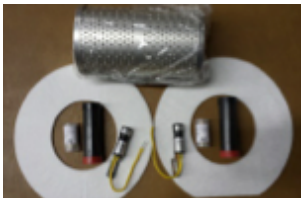

BURNER TUNE-UP KIT (101)

80KT31217

BURNER TUNE-UP KIT (103)

80KT31303

RECYCLER BURNER TUNE-UP KIT
(NO PREHEATER)

80KT33179

RECYCLER BURNER TUNE-UP KIT
(WITH PREHEATER)

80KT33180