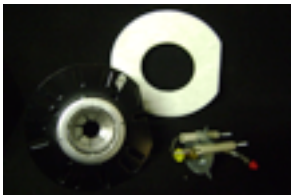

AIR TUBE COMBINATION

80FS32015