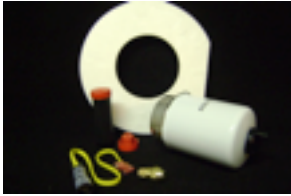

FENWAL ELECTRODE ASSEMBLY

80PR10880

FALCON PARTS PHOTO GALLERY (PAGE 9)

PICTURE

DESCRIPTION

PART NUMBER

TACK TANK MOLASSES VALVE 1.5"

80SP11640