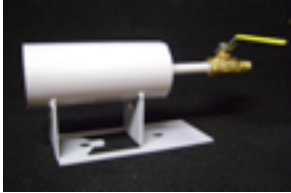

HUB CAP FOR 8-BOLT AXLE

02022450602

FALCON PARTS PHOTO GALLERY (PAGE 8)

PICTURE

DESCRIPTION

PART NUMBER

LOADING DOOR PIN WITH LANYARD

DO10145