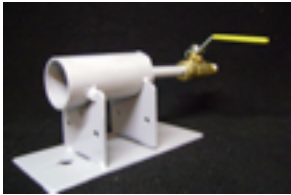

VAPOR PROPANE TACK TANK BURNER

80PR10885